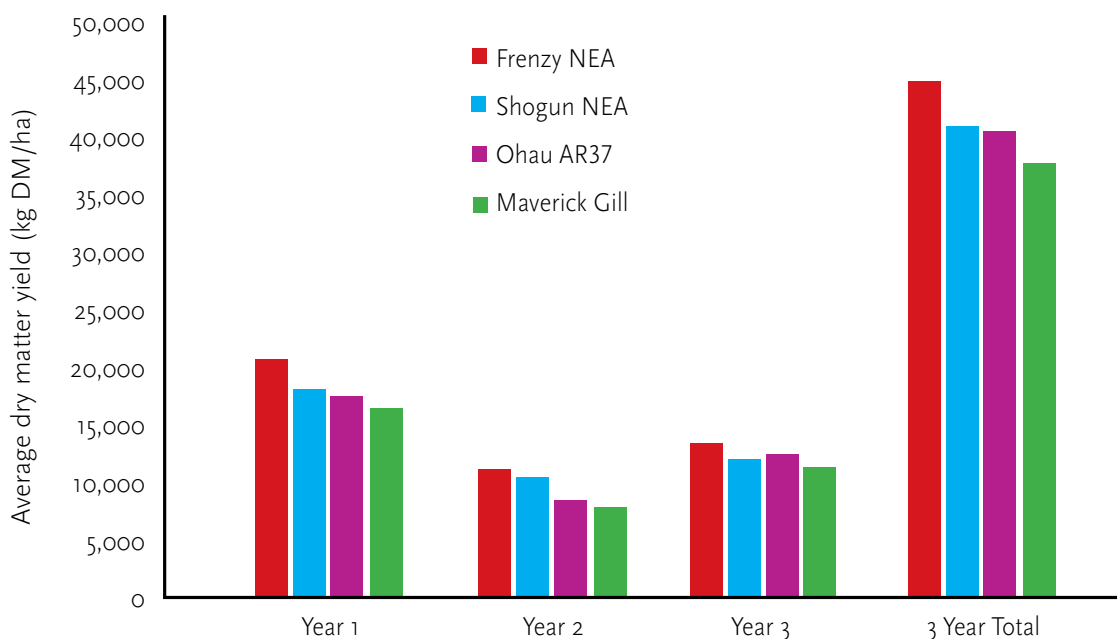

CROPMARK HYBRID RYEGRASS DM YIELD OVER 3 YEARS AT BURNHAM, CANTERBURY (2018-2021).

100% NZ OWNED

www.cropmarkseeds.com
Freephone: 0800 427 676

CROPMARKSEEDS
Driving Productivity™